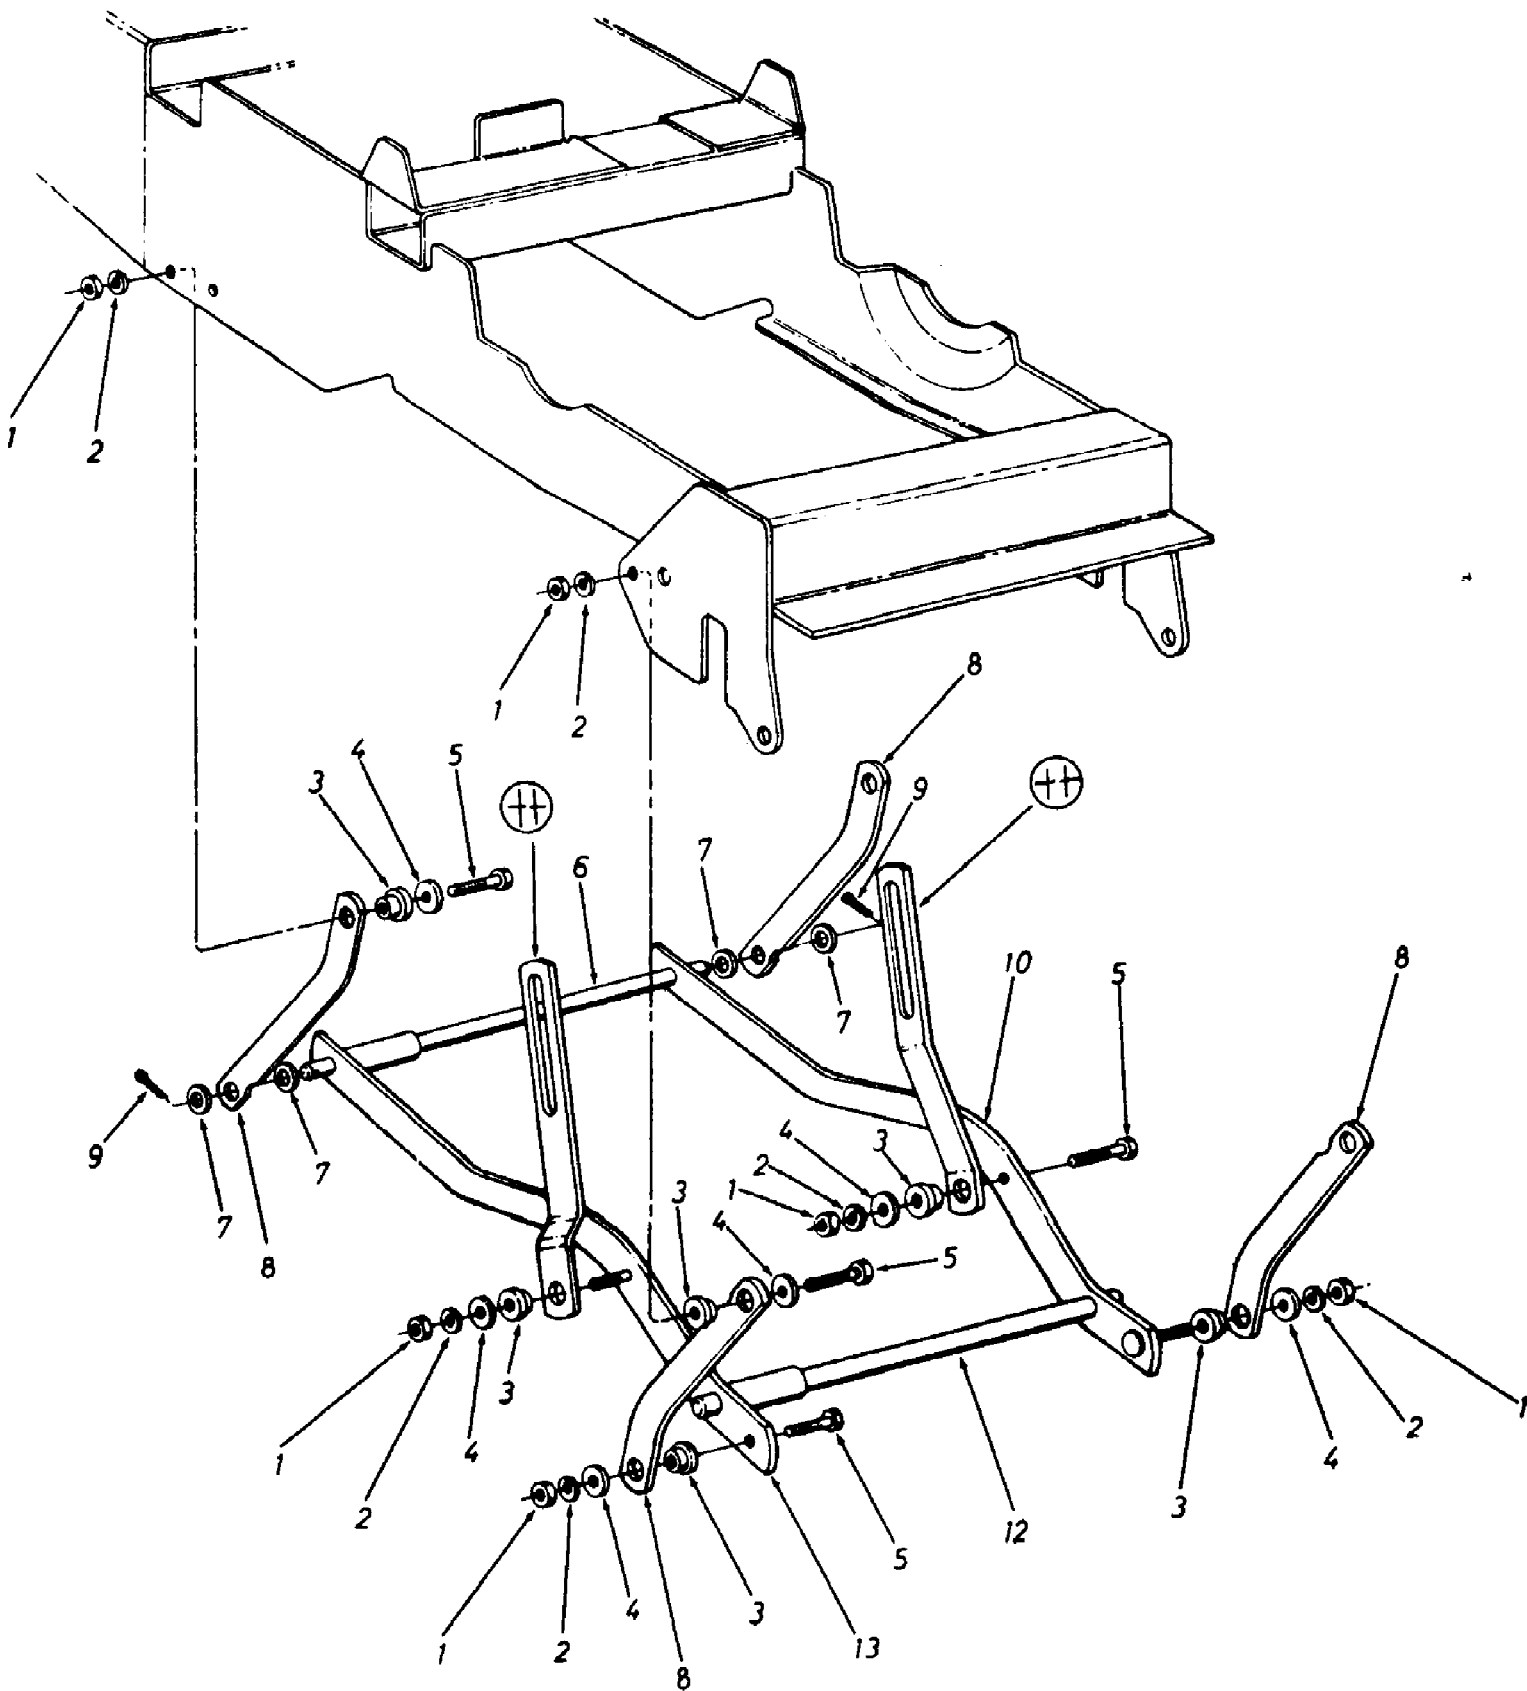

190-953-190 Linkage Kit (1988)
Linkage Kit

190-953-190 Linkage Kit (1988)
Linkage Kit

Page 2 of 2

Ref #	Part Number	Qty	S/P/F	Description
1	712-0241	1	/P	Hex Nut 3/8-24 Thd.*
2	736-0217	1	S	L Wash. 3/8" Scr. Heavy Duty*
3	748-0241	1		Shoulder Spacer
4	736-0258	1	/P	Fl.-Wash. 3/8" I.D. x 1.0" O.D.
5	710-0459	1	S	Hex Scr. 3/8-24 x 1.50" Lg. Grade 5
6	13163	1		Cross Shaft Ass'y.-Rear
7	736-0156	1	/P	Fl. Wash. 5/8" I.D. x 1-1/8" O.D.
8	13043	1		Lift Arm
9	1544-9	1		Cotter Pin 5/32"Dia, x1.25"Lg.*
10	13118	1		Lift Arm Link Ass'y.-LH.
	714-0147	1		Hair Pin Cotter
12	13162	1		Cross Shaft Ass'y.-Front
13	13117	1		LiftArm Link Ass'y. R.H.